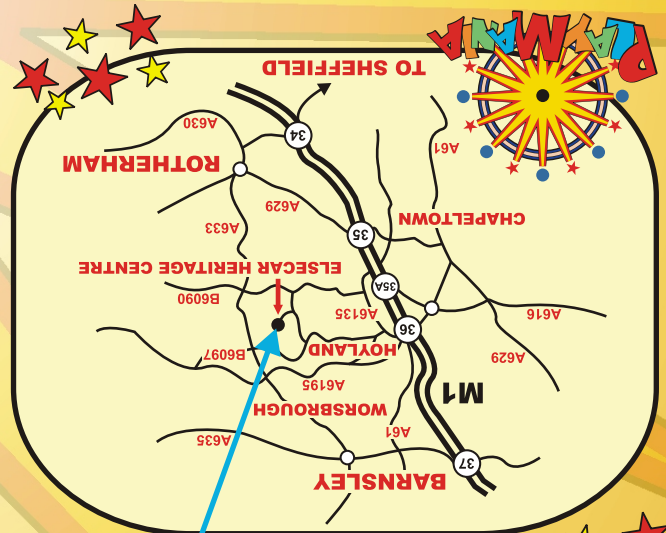

@playmania ltd

For updates & offers

HOW TO FIND US
 Leave M1 Junction 36 and follow the brown signs for Elsecar Heritage Centre. The centre is also sign posted from the Dearne Valley Parkway. FREE visitor parking is available.